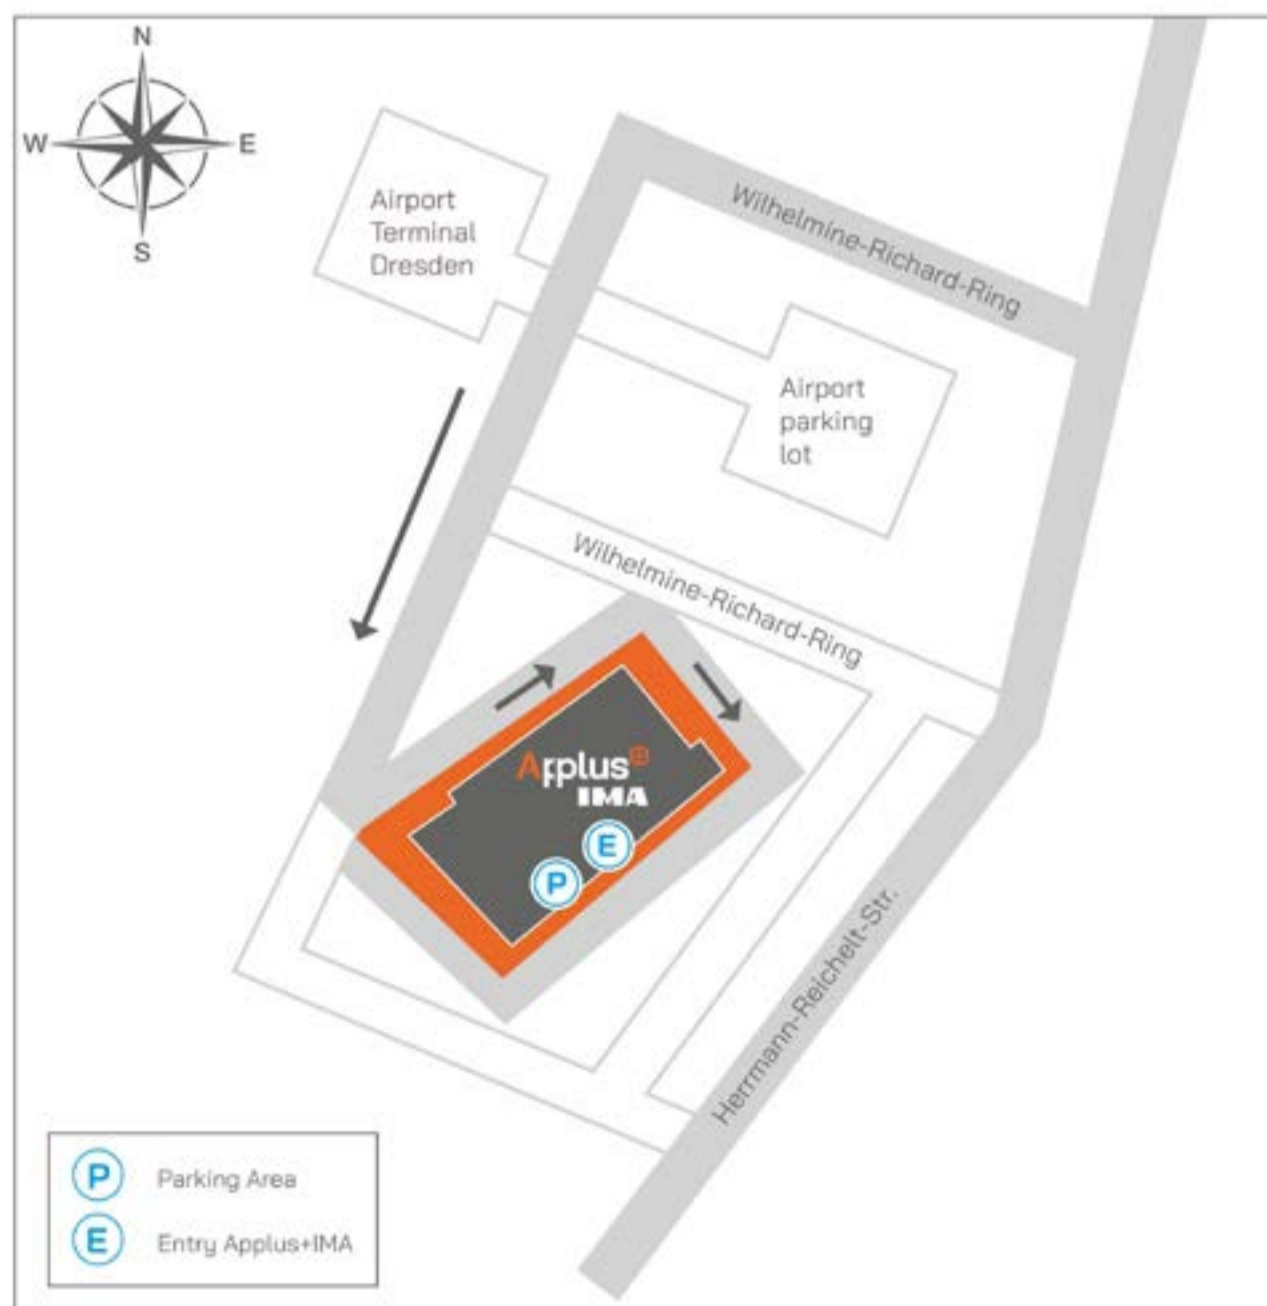

How to reach us

By public transport:

The S-Bahn line S2 departs every 30 minutes between Dresden city centre (also from Heidenau or Pirna on weekdays) and Dresden Airport (station in the basement of the terminal). From there it is a three minutes walk to Applus+ IMA. You can also get to the airport by tram and bus. More information about connections can be obtained at [Dresden Airport](#) , [Dresdner Transport Services](#) and [Public transport authority Upper Elbe](#).

By car:

From the motorway exit Dresden-Wilschdorf / Airport, drive in the direction of Dresden Airport - continue across the traffic light-controlled intersection (AGIP petrol station) – go straight ahead on Hermann-Reichelt-Street until you reach the car park / radar tower – turn left into Wilhelmine-Reichard-Ring towards the airport terminal – Continue between terminal and car park until you reach the Applus+ IMA building. Please announce yourself at the barrier by telephone.

By plane:

Applus+ IMA is located close to Dresden Airport (three minutes' walk from the terminal).